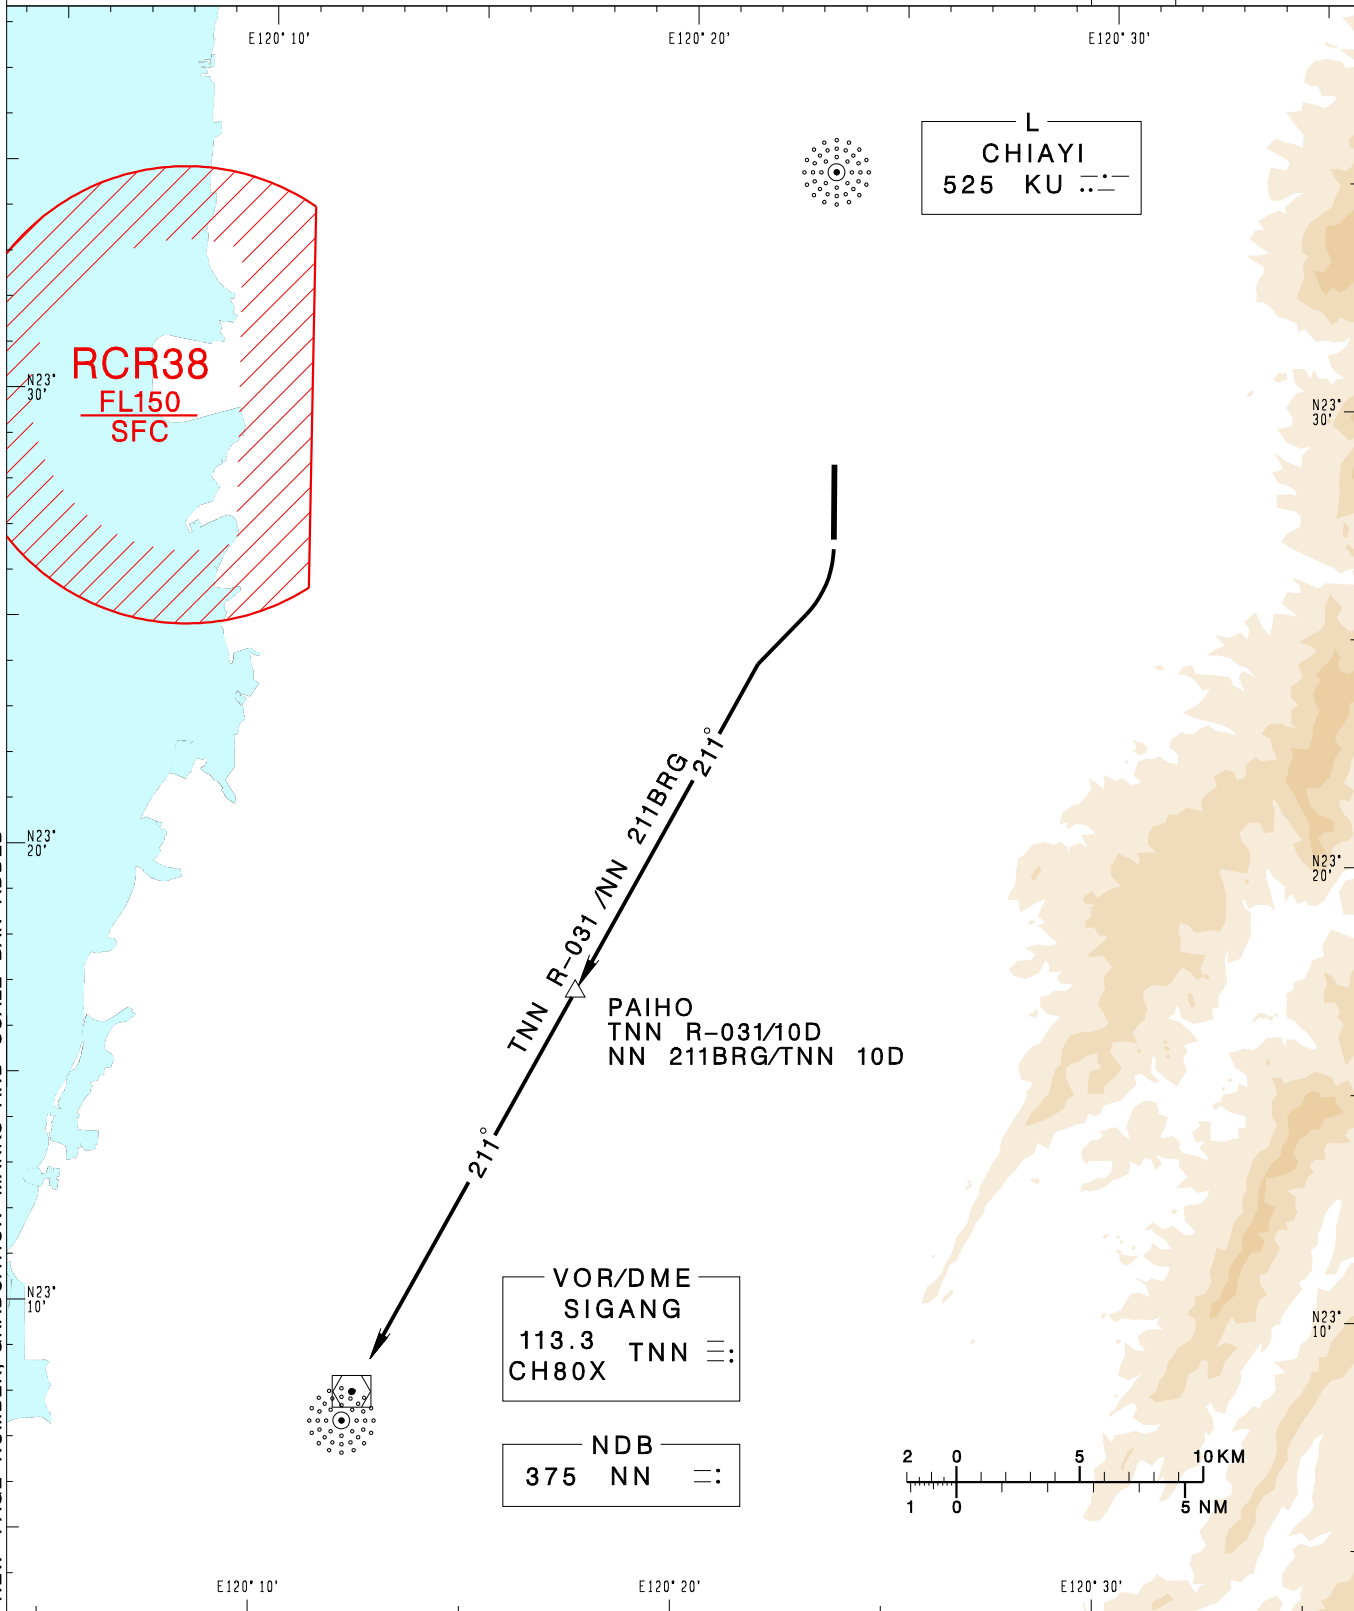

嘉義機場
CHIAYI AD

**RCKU SID
PAIHO 1**

KAOHSIUNG APP 120.6 301.0	CHIAYI TWR 118.6 236.6 275.8	VAR 3° W 	
Apt Elev: 85'	Trans Level: FL130		Trans Alt: 11,000'
BEARINGS ARE MAGNETIC; DISTANCES ARE NAUTICAL MILES; ELEVATIONS, HEIGHTS IN FEET			

CHANGES: NEW PAGE NUMBER, GRADUATION MARKS AND SCALE BAR ADDED

PAIHO ONE DEPARTURE
After departure, turn right to track TNN R-031/NN 211BRG to PAIHO then TNN/NN to join airway.

NOTE
No early turn before DER.